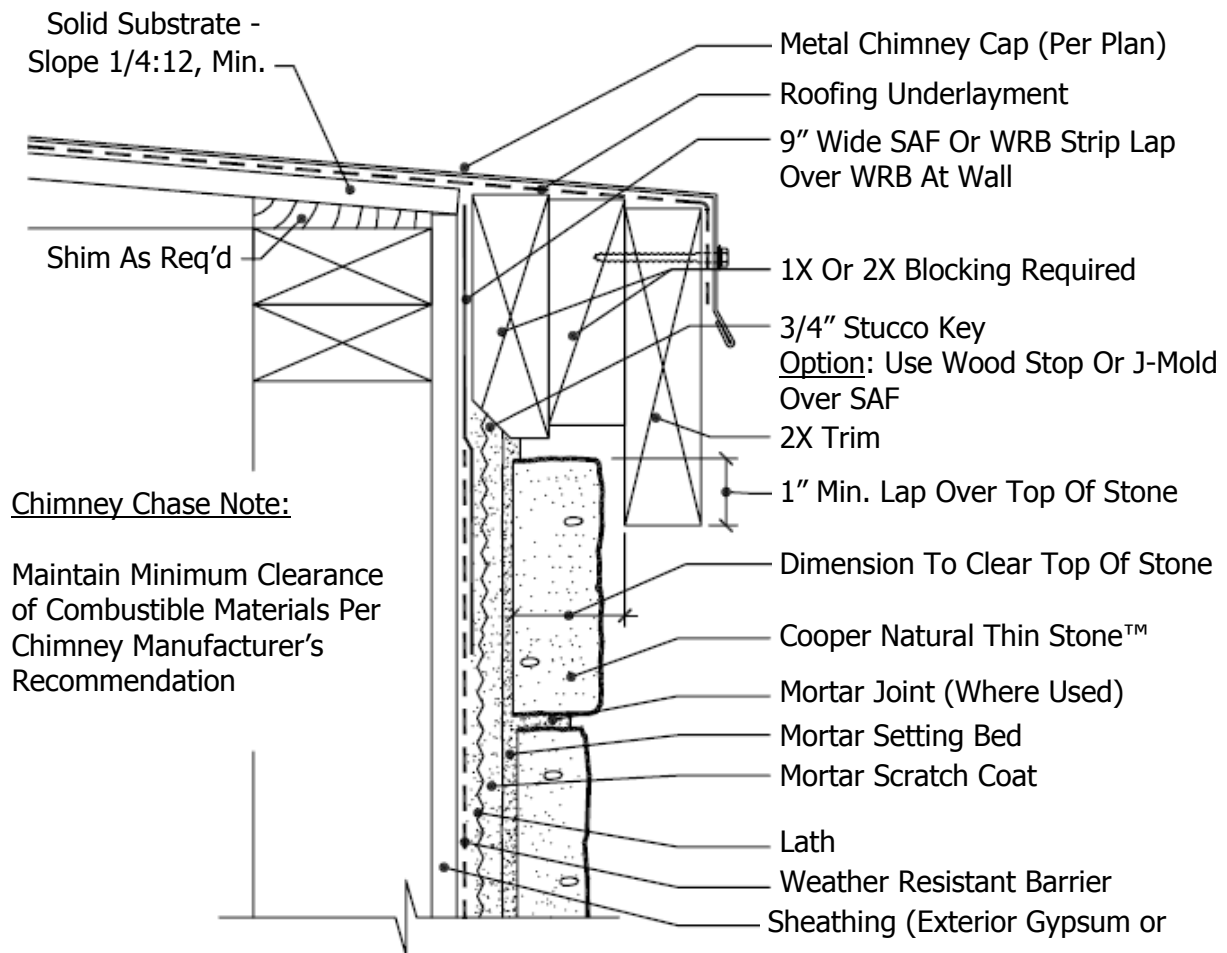

# Cooper Natural Thin Stone™ Chimney Chase Cap With Wood Trim

Scale: N.T.S.

Issued:10/01/2008